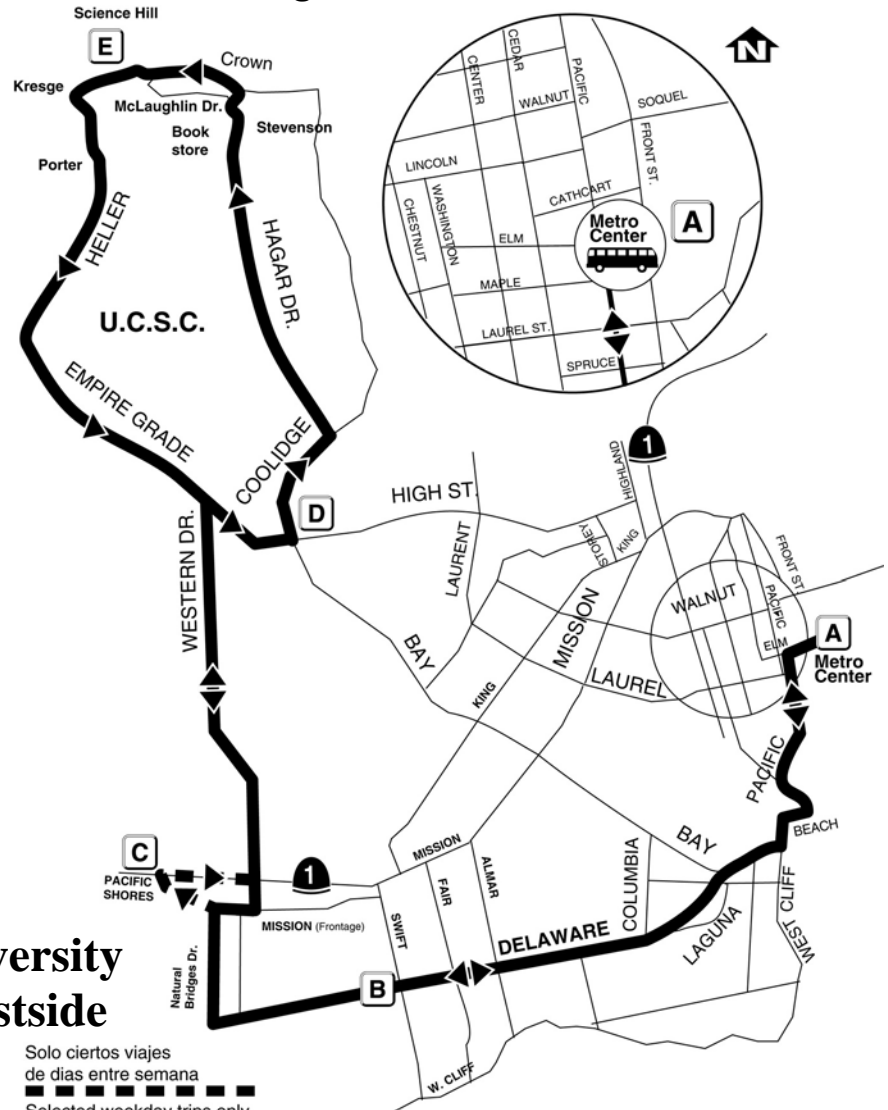

# 20 University via Westside

Bus Leaves from Santa Cruz Metro Lane 1	Bus Leaves from Delaware & Swift	Bus Leaves from Pacific Shores	Bus Leaves from Bay & High	Bus Leaves from Science Hill	Bus Leaves from Pacific Shores	Bus Leaves from Delaware & Swift	Bus Leaves from Santa Cruz Metro Center	Bus Arrives at Bay & High
<b>A</b>	<b>B</b>	<b>C</b>	<b>D</b>	<b>E</b>	<b>C</b>	<b>B</b>	<b>A</b>	<b>D</b>

# 20 University via Westside

Bus Leaves from Santa Cruz Metro Lane 1	Bus Leaves from Delaware & Swift	Bus Leaves from Bay & High	Bus Leaves from Science Hill	Bus Leaves from Delaware & Swift	Bus Arrives at Santa Cruz Metro Center
<b>A</b>	<b>B</b>	<b>D</b>	<b>E</b>	<b>B</b>	<b>A</b>

All Metro buses are wheelchair accessible, while some stops on this route may not be.

NOTE: School term service is subject to route and/or schedule changes.

For Night Owl Dial-A-Ride Information, see Headways page 63

For an up-to-date timetable of all combined UC Routes (including 27X UC Express, and some trips not shown in Headways):

All UCSC - <http://scmttd.com/routes/rtuc.html>