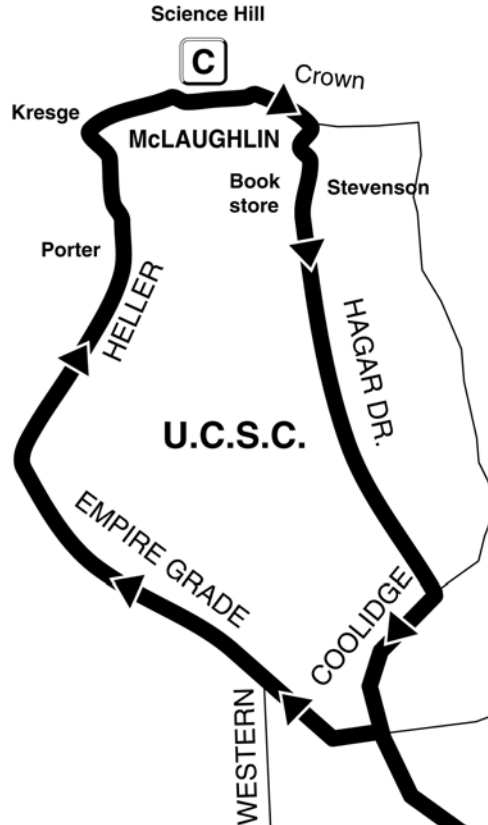

# 13 SCHOOL TERM ONLY University via Walnut

Bus Leaves from Santa Cruz Metro Lane 1 (A) Bus Leaves from Bay & Mission (B) Bus Leaves from Science Hill (C) Bus Leaves from Bay & Mission (B) Bus Arrives at Santa Cruz Metro Center (A)

## MON - FRI

7:20am	7:27	7:39	7:49	8:07
8:20	8:27	8:39	8:49	9:07
9:20	9:27	9:39	9:49	10:07
10:20	10:27	10:39	10:49	11:07
11:20	11:27	11:39	11:49	12:07
12:20pm	12:27	12:39	12:49	1:07
1:20	1:27	1:39	1:49	2:07
2:20	2:27	2:39	2:49	3:07
3:20	3:27	3:39	3:49	4:07
4:20	4:27	4:39	4:49	5:07
5:20	5:27	5:39	5:49	6:07
6:20	6:27	6:39	6:49	7:07

All Metro buses are wheelchair accessible, while some stops on this route may not be.

**UCSC School Term (ST) Service:**  
**Routes: 12,13,15, (10,16,19,20 - only trips labeled "ST")**  
 Service Operates Weekdays: Except On:  
 Sep-21-2009 - Dec-10-2009 Nov 11, Nov 26, Nov 27  
 Jan-04-2010 - Mar-19-2010 Jan 18, Feb 15  
 Mar-29-2010 - Jun-10-2010 May 31  
 For Night Owl Dial-A-Ride Information, see Headways page 63

## 13 University via Walnut

**For an up-to-date timetable of all combined UC Routes (including 27X UC Express, and some trips not shown in Headways):**  
**All UCSC**  
<http://scmtd.com/routes/rtuc.html>  
**All Routes**  
<http://scmtd.com/routes.html>