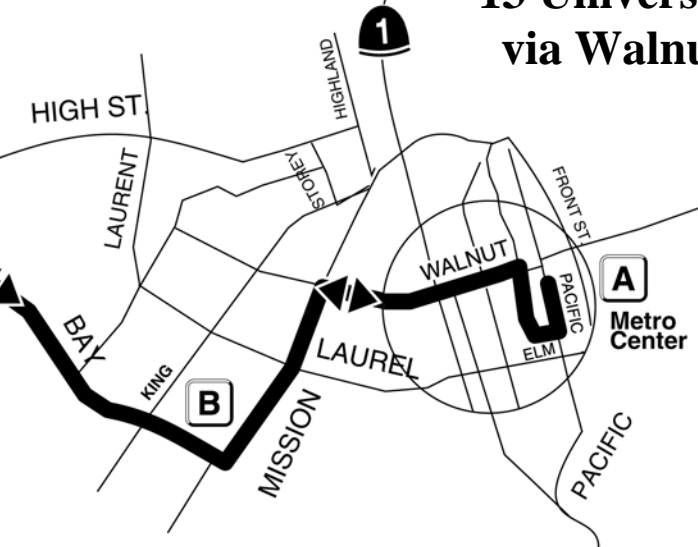

# 13 SCHOOL TERM ONLY University via Walnut

Bus Leaves from Santa Cruz Metro Lane 1 (A) Bus Leaves from Bay & Mission (B) Bus Leaves from Science Hill (C) Bus Leaves from Bay & Mission (B) Bus Arrives at Santa Cruz Metro Center (A)

## MON - FRI

7:20am	7:27	7:39	7:49	8:07
8:20	8:27	8:39	8:49	9:07
9:20	9:27	9:39	9:49	10:07
10:20	10:27	10:39	10:49	11:07
11:20	11:27	11:39	11:49	12:07
12:20pm	12:27	12:39	12:49	1:07
1:20	1:27	1:39	1:49	2:07
2:20	2:27	2:39	2:49	3:07
3:20	3:27	3:39	3:49	4:07
4:20	4:27	4:39	4:49	5:07
5:20	5:27	5:39	5:49	6:07
6:20	6:27	6:39	6:49	7:07

All Metro buses are wheelchair accessible, while some stops on this route may not be.

**UCSC School Term (ST) Service:**  
**Routes: 12,13,15, (10,16,19,20 - only trips labeled "ST")**  
 Service Operates Weekdays: Except On:  
 Sep-21-2009 - Dec-10-2009 Nov 11, Nov 26, Nov 27  
 Jan-04-2010 - Mar-19-2010 Jan 18, Feb 15  
 Mar-29-2010 - Jun-10-2010 May 31  
 For Night Owl Dial-A-Ride Information, see Headways page 63

## 13 University via Walnut

**For an up-to-date timetable of all combined UC Routes (including 27X UC Express, and some trips not shown in Headways):**  
**All UCSC**  
<http://scmtd.com/routes/rtuc.html>  
**All Routes**  
<http://scmtd.com/routes.html>