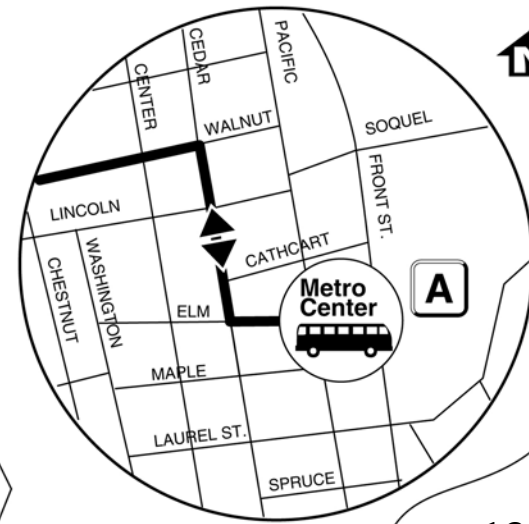

13 SCHOOL TERM ONLY University via Walnut

Bus Leaves from Santa Cruz Metro Lane 1 (A) Bus Leaves from Bay & Mission (B) Bus Leaves from Science Hill (C) Bus Leaves from Bay & Mission (B) Bus Arrives at Santa Cruz Metro Center (A)

(A) (B) (C) (B) (A)

MON - FRI

7:20am	7:27	7:39	7:49	8:07
8:20	8:27	8:39	8:49	9:07
9:20	9:27	9:39	9:49	10:07
10:20	10:27	10:39	10:49	11:07
11:20	11:27	11:39	11:49	12:07
12:20pm	12:27	12:39	12:49	1:07
1:20	1:27	1:39	1:49	2:07
2:20	2:27	2:39	2:49	3:07
3:20	3:27	3:39	3:49	4:07
4:20	4:27	4:39	4:49	5:07
5:20	5:27	5:39	5:49	6:07
6:20	6:27	6:39	6:49	7:07

All Metro buses are wheelchair accessible, while some stops on this route may not be.

UCSC School Term (ST) Service:
Routes: 12,13,15, (10,16,19,20 - only trips labeled "ST")
Service Operates Weekdays: Except On:
Sep-21-2009 - Dec-10-2009 Nov 11, Nov 26, Nov 27
Jan-04-2010 - Mar-19-2010 Jan 18, Feb 15
Mar-29-2010 - Jun-10-2010 May 31
For Night Owl Dial-A-Ride Information, see Headways page 63

NOTE: School term service is subject to route and/or schedule changes.