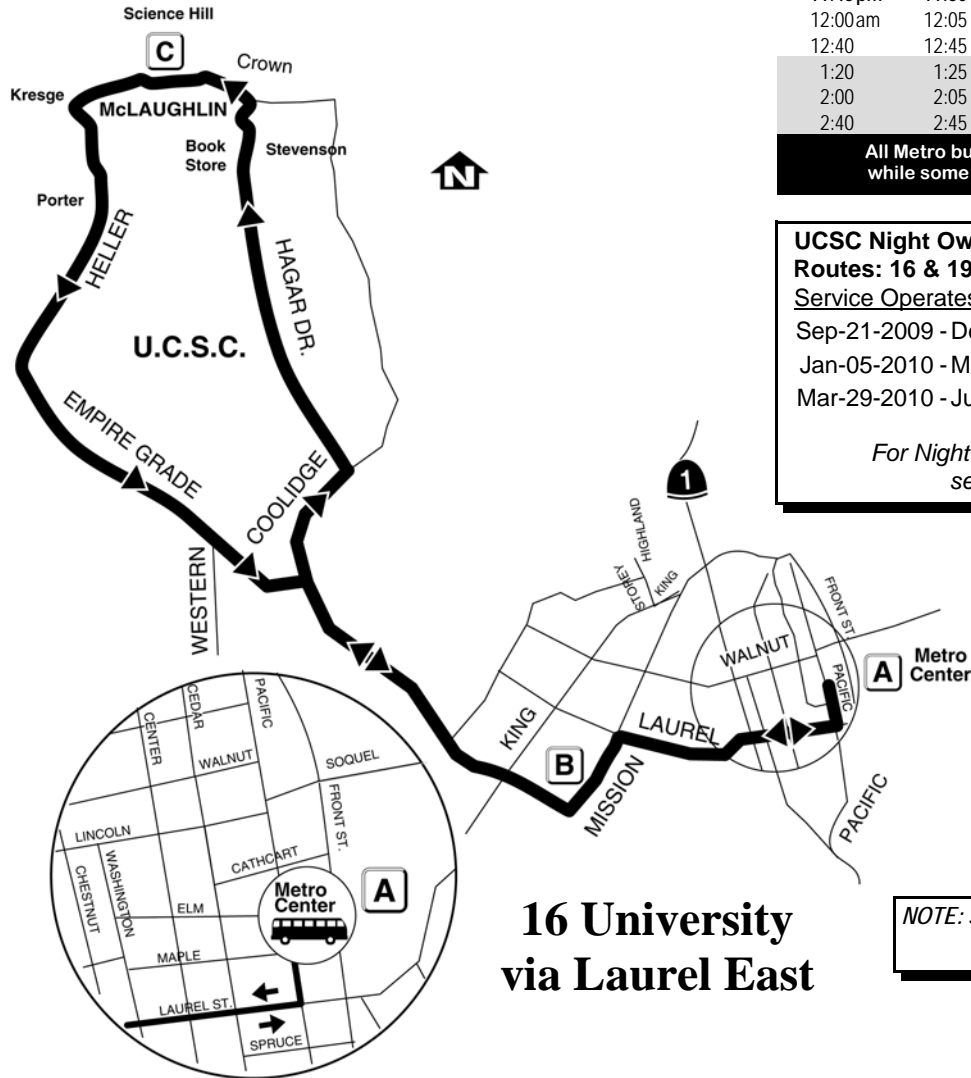

A   **B**   **C**   **B**   **A**

SAT - SUN

7:00am	7:05	7:15	7:25	7:35
8:05	8:10	8:20	8:30	8:40
9:05	9:10	9:20	9:30	9:40
10:05	10:11	10:23	10:33	10:45
11:05	11:11	11:23	11:33	11:45
11:55	12:01	12:13	12:23	12:35
12:10pm	12:16	12:28	12:38	12:50
12:40	12:46	12:58	1:08	1:20
12:55	1:01	1:13	1:23	1:35
1:10	1:16	1:28	1:38	1:55
1:40	1:46	1:58	2:08	2:25
1:55	2:01	2:13	2:23	2:40
2:10	2:16	2:28	2:38	2:55
2:40	2:46	2:58	3:08	3:25
2:55	3:01	3:13	3:23	3:40
3:10	3:16	3:28	3:38	3:55
3:40	3:46	3:58	4:08	4:25
3:55	4:01	4:13	4:23	4:40
4:10	4:16	4:28	4:38	4:55
4:40	4:46	4:58	5:08	5:25
4:55	5:01	5:13	5:23	5:40
5:10	5:16	5:28	5:38	5:55
5:40	5:46	5:58	6:08	6:25
5:55	6:01	6:13	6:23	6:40
6:10	6:16	6:28	6:38	6:50
6:25	6:31	6:43	6:53	7:05
7:00	7:06	7:18	7:28	7:40
7:15	7:21	7:33	7:43	7:55
7:45	7:51	8:03	8:13	8:25
8:00	8:06	8:18	8:28	8:40
8:15	8:21	8:33	8:43	8:55
8:45	8:51	9:03	9:13	9:25
9:00	9:06	9:18	9:28	9:40
9:15	9:21	9:33	9:43	9:55
9:45	9:51	10:03	10:13	10:25
10:00	10:06	10:18	10:28	10:40
10:40	10:46	10:58	11:08	11:20
11:20	11:26	11:38	11:48	12:00

All Metro buses are wheelchair accessible, while some stops on this route may not be.

For an up-to-date timetable of all combined UC Routes (including 27X UC Express, and some trips not shown in Headways):

All UCSC - <http://scmtd.com/routes/ruc.html>

All Routes - <http://scmtd.com/routes.html>

16 University via Laurel East

NOTE: School term service is subject to route and/or schedule changes.

16 University via Laurel Night Owl Service

SCHOOL TERM ONLY

Bus Leaves from Santa Cruz Metro Lane 1   Bus Leaves from Bay & Mission   Bus Leaves from Science Hill   Bus Leaves from Bay & Mission   Bus Arrives at Santa Cruz Metro Center

A   **B**   **C**   **B**   **A**

FRI - SAT

11:45pm	11:50	11:59	12:08	12:20
12:00am	12:05	12:14	12:23	12:35
12:40	12:45	12:54	1:03	1:15
1:20	1:25	1:34	1:43	1:55
2:00	2:05	2:14	2:23	2:35
2:40	2:45	2:54	3:03	3:15

All Metro buses are wheelchair accessible, while some stops on this route may not be.

UCSC Night Owl School Term (ST) Service:

Routes: 16 & 19 (starting at 11:45pm)

Service Operates:

Except On:

Sep-21-2009 - Dec-09-2009

(Nov 25 - Nov 29)

Jan-05-2010 - Mar-18-2010

Jan 18, Feb 15

Mar-29-2010 - Jun-09-2010

For Night Owl Dial-A-Ride Information, see Headways page 63