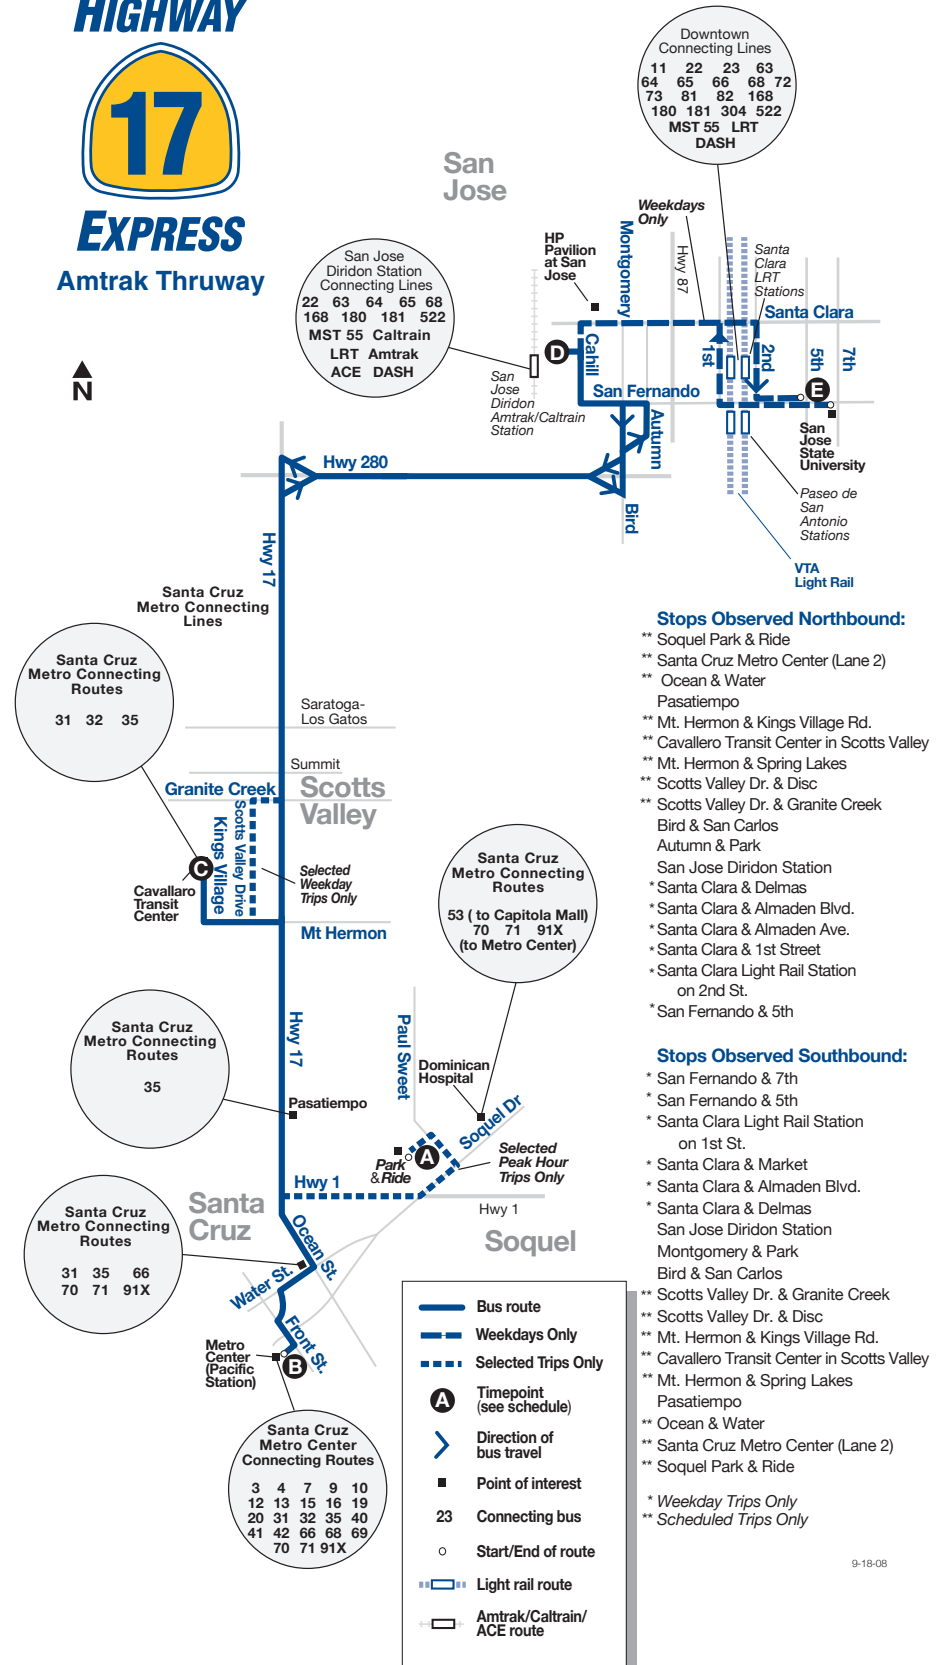

Saturday, Sunday and Holidays Northbound								
	6:40	6:55	7:35		7:50	8:00		
	8:00	8:55	9:40		9:50	10:00	9:15	
	8:40	8:55	9:40		9:50	10:00		
	10:00		10:50			11:00		
	10:50		11:40			12:00	12:25	
	11:40	11:55	12:40		12:50	1:00		
	12:50	1:05	1:50		2:20	2:00		
	1:45		2:35			3:00	2:40	
	2:35	2:50	3:35		4:25	4:00		
	3:45		4:35			5:00	4:45	
	4:35	4:50	5:35		5:50	6:00		
	5:45		6:35			7:00	6:40	
	6:35	6:50	7:35		7:50	8:00		
	8:05		8:55			9:00		
	9:00	9:15	10:00			10:30		

Service Notes: All arrival times after Cavallaro Transit Center in Scotts Valley are approximate due to varying traffic conditions. Due to the Highway 1 Construction Project, there may be traffic delays that impact the Soquel Park & Ride trips. Some buses may hold up to 15 minutes for late Amtrak connections. We apologize for any inconvenience. **Weekend Service does not serve downtown San Jose.**

● - Serves Scotts Valley Drive

Holidays: Memorial Day, Independence Day, Labor Day, Thanksgiving Day, Day after Thanksgiving, Christmas Day, and New Year's Day.

Downtown Connecting Lines

11	22	23	63
64	65	66	68 72
73	81	82	168
180	181	304	522
MST 55 LRT			
DASH			

San Jose Diridon Station Connecting Lines

22	63	64	65	68
168	180	181	522	
MST 55 Caltrain				
LRT Amtrak				
ACE DASH				

1. **Stops Observed Northbound:**
2. ** Soquel Park & Ride
   - ** Santa Cruz Metro Center (Lane 2)
   - ** Ocean & Water Pasatiempo
   - ** Mt. Hermon & Kings Village Rd.
   - ** Cavallero Transit Center in Scotts Valley
   - ** Mt. Hermon & Spring Lakes
   - ** Scotts Valley Dr. & Disc
   - ** Scotts Valley Dr. & Granite Creek
   - Bird & San Carlos
   - Autumn & Park
   - San Jose Diridon Station
   - Santa Clara & Delmas
   - Santa Clara & Almaden Blvd.
   - Santa Clara & Almaden Ave.
   - Santa Clara & 1st Street
   - Santa Clara Light Rail Station on 2nd St.
   - San Fernando & 5th

1. **Stops Observed Southbound:**
2. San Fernando & 7th
   - San Fernando & 5th
   - Santa Clara Light Rail Station on 1st St.
   - Santa Clara & Market
   - Santa Clara & Almaden Blvd.
   - Santa Clara & Delmas
   - San Jose Diridon Station
   - Montgomery & Park
   - Bird & San Carlos
   - ** Scotts Valley Dr. & Granite Creek
   - ** Scotts Valley Dr. & Disc
   - ** Mt. Hermon & Kings Village Rd.
   - ** Cavallero Transit Center in Scotts Valley
   - ** Mt. Hermon & Spring Lakes
   - Pasatiempo
   - ** Ocean & Water
   - ** Santa Cruz Metro Center (Lane 2)
   - ** Soquel Park & Ride

Legend:

- Bus route
- - - Weekdays Only
- ... Selected Trips Only
- A Timepoint (see schedule)
- > Direction of bus travel
- Point of interest
- 23 Connecting bus
- Start/End of route
- Light rail route
- Amtrak/Caltrain/ACE route