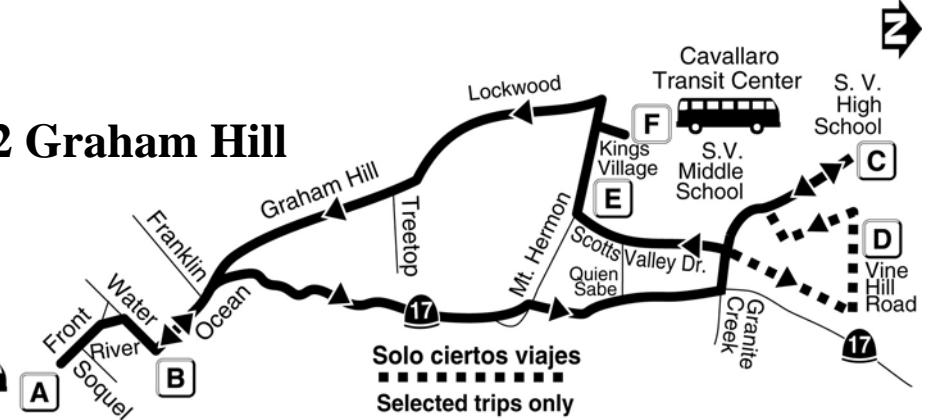

# 32 Graham Hill

Bus Leaves from Santa Cruz Metro Lane 3	Bus Leaves from Water & Ocean	Bus Leaves from Scotts Valley High School	Bus Leaves from Vine Hill School	Bus Leaves from Scotts Valley Middle School	Bus Leaves from Cavallaro Transit Center (Scotts Vly)	Bus Leaves from Water & Ocean	Bus Arrives at Santa Cruz Metro Center
---	-------------------------------	---	----------------------------------	---	---	-------------------------------	--

A B C D E F B A

**MON-FRI**

2:15pm	2:20	2:44	2:52	2:59	3:04	3:14	3:27
2:55	3:00	3:18	—	3:25	3:30	3:38	3:50

All Metro buses are wheelchair accessible, while some stops on this route may not be.

## 32 Graham Hill

Solo ciertos viajes  
Selected trips only