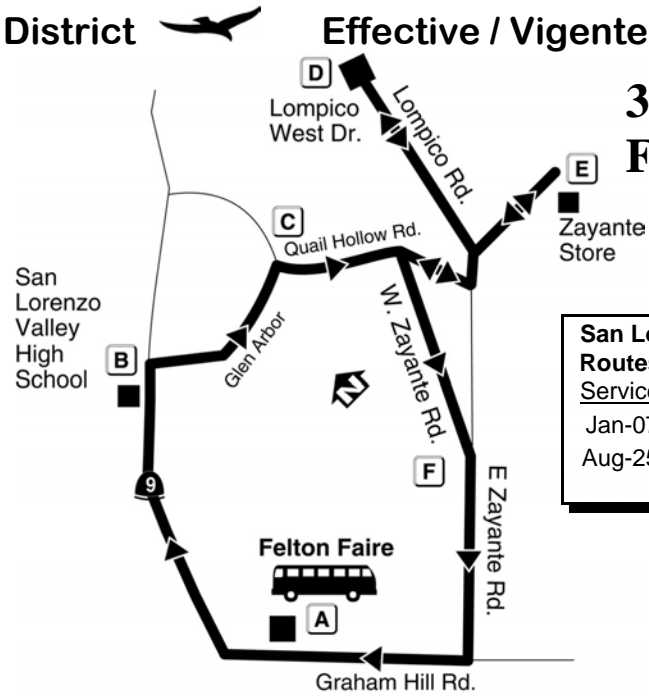

33 SCHOOL TERM ONLY Lompico SLV/Felton Faire

Bus Leaves from	Bus Leaves from	Bus Leaves from	Bus Leaves from	Bus Leaves from	Bus Leaves from	Bus Arrives at
Felton Faire	San Lorenzo Valley High School	Glen Arbor & Quail Hollow	Lompico Road & West Drive	Zayante Store	East Zayante & West Zayante	Felton Faire
A	B	C	D	E	F	A

MON - FRI

6:53 am	6:55	6:57	7:08	7:14	7:20	7:24
2:40 pm	2:45	2:50	3:00	3:06	3:13	3:18

All Metro buses are wheelchair accessible, while some stops on this route may not be.

33 Lompico SLV/ Felton Faire

San Lorenzo Valley School Term (ST) Service:
Routes: 33, 34, (35/35A - only trips labeled "ST")
Service Operates Weekdays:
 Jan-07-2008 - Jun-12-2008
 Aug-25-2008 - Service resumes