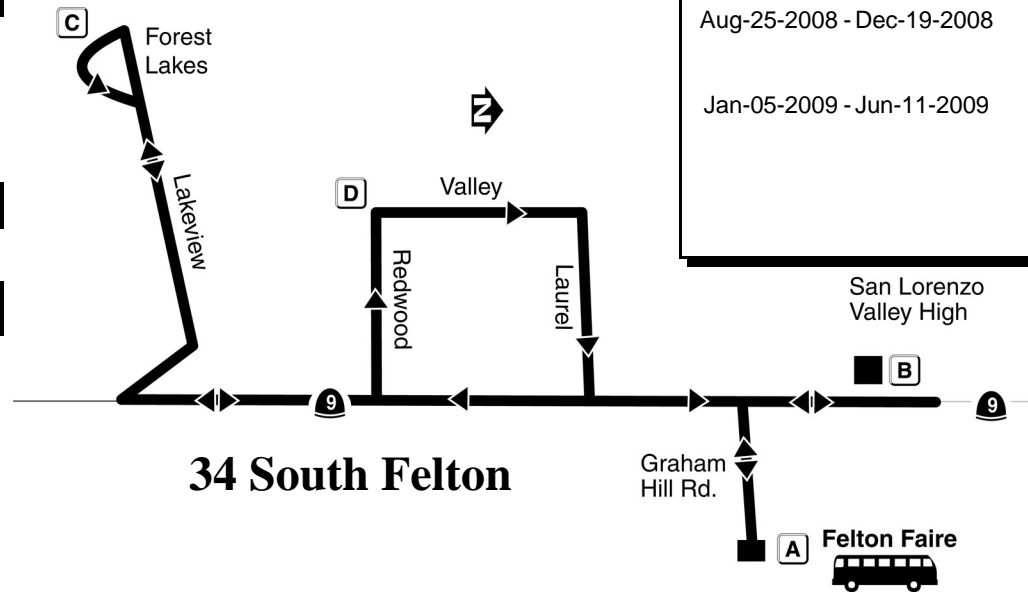

34 SCHOOL TERM ONLY South Felton

Bus Leaves from Felton Faire	Bus Leaves from San Lorenzo Valley High School	Bus Leaves from Forest Lakes	Bus Leaves from Redwood & Valley Drive	Bus Leaves from San Lorenzo Valley High School	Bus Arrives at Felton Faire
A	B	C	D	B	A

MON-FRI

7:25 am	7:27	7:32	7:37	7:46	7:48
2:35 pm	2:40	2:48	2:53	—	3:05

All Metro buses are wheelchair accessible, while some stops on this route may not be.

San Lorenzo Valley School Term (ST) Service:
Routes: 33, 34, (35/35A - only trips labeled "ST")
Service Operates Weekdays: Except On:
 Aug-25-2008 - Dec-19-2008 Sep 01, Oct 24, Nov 11, (Nov 26 - Nov 28)
 Jan-05-2009 - Jun-11-2009 Jan 19, (Jan 26 - Jan 27), Feb 13, Feb 16, Mar 27, (Apr 06 - Apr 13), May 25

34 South Felton