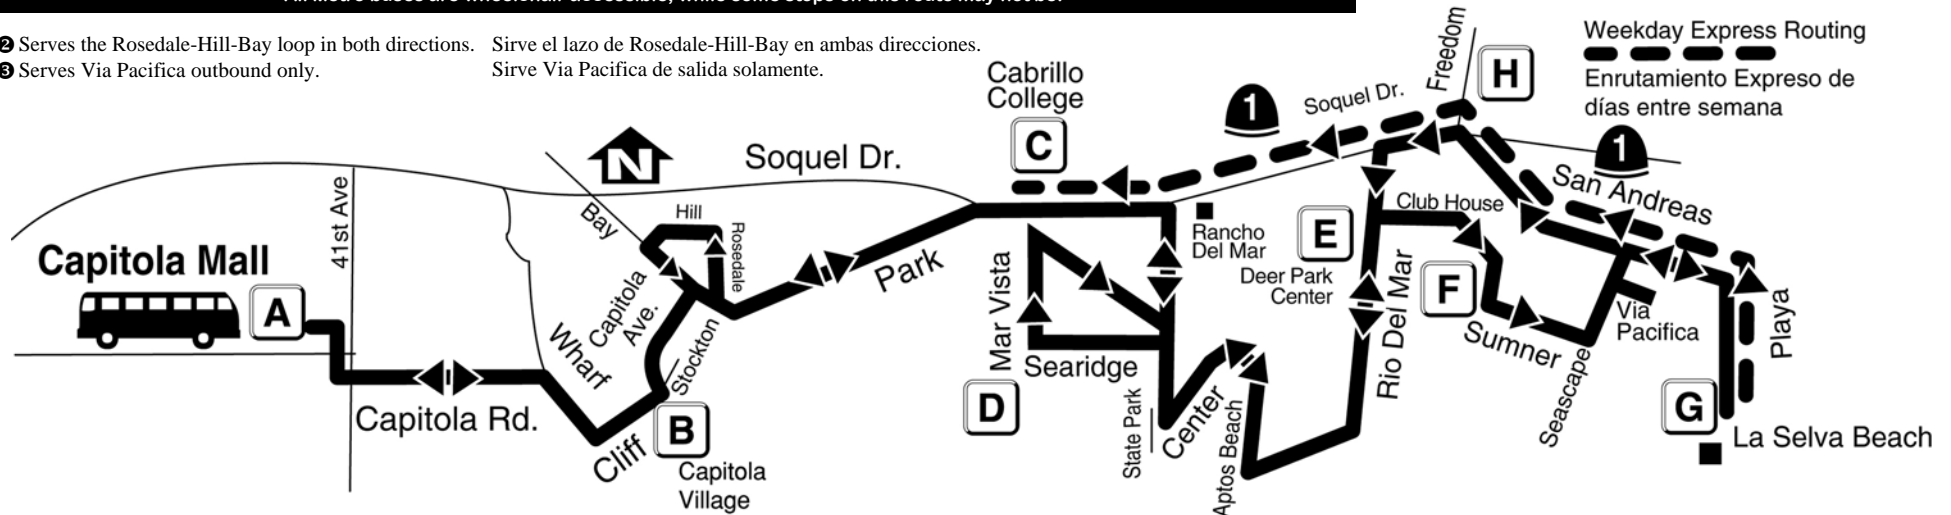

- A
- B
- C
- D
- E
- F
- G
- C¹

MON - FRI

5:30pm	5:34	5:50	5:52	6:01	6:06	6:15	6:28
--------	------	------	------	------	------	------	------

¹ After departing La Selva Beach, serves as express trip to Cabrillo College. Después de partir de La Selva Beach, sirve como viaje expreso a Cabrillo College.

54 Capitola / Aptos / La Selva Beach

Bus Leaves from Capitola Mall Lane 2	Bus Leaves from Stockton & Esplanade	Bus Leaves from Cabrillo College	Bus Leaves from Searidge & Mar Vista	Bus Leaves from Rio Del Mar & Clubhouse	Bus Leaves from Sumner & Clubhouse	Bus Leaves from Playa & Estrella	Bus Leaves from Freedom Blvd. & Soquel Drive	Bus Leaves from Searidge & Mar Vista	Bus Leaves from Cabrillo College	Bus Leaves from Stockton & Esplanade	Bus Arrives at Capitola Mall
--------------------------------------	--------------------------------------	----------------------------------	--------------------------------------	---	------------------------------------	----------------------------------	--	--------------------------------------	----------------------------------	--------------------------------------	------------------------------

All Metro buses are wheelchair accessible, while some stops on this route may not be.

- ² Serves the Rosedale-Hill-Bay loop in both directions. Sirve el lazo de Rosedale-Hill-Bay en ambas direcciones.
- ³ Serves Via Pacifica outbound only. Sirve Via Pacifica de salida solamente.

54 Capitola/Aptos/La Selva Beach