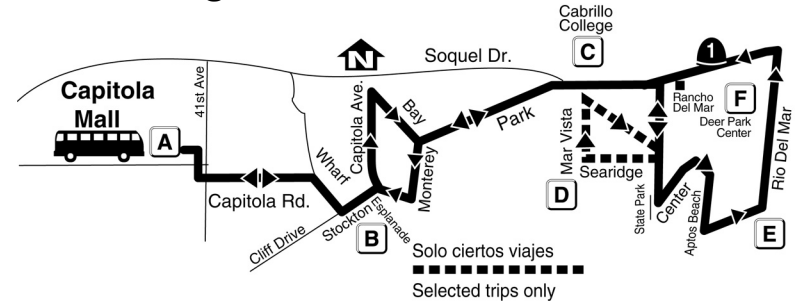

55 Rio Del Mar

Bus Leaves from Capitola Mall Lane 2	Bus Leaves from Stockton & Esplanade	Bus Leaves from Cabrillo College	Bus Leaves from Searidge & Mar Vista	Bus Leaves from Rio Del Mar Flats	Bus Leaves from Rio Del Mar & Clubhouse	Bus Leaves from Searidge & Mar Vista	Bus Leaves from Cabrillo College	Bus Leaves from Stockton & Esplanade	Bus Arrives at Capitola Mall
A	B	C	D	E	F	D	C	B	A

All Metro buses are wheelchair accessible, while some stops on this route may not be.

55 Rio Del Mar

NOTE: Cart/Tram service is available weekdays at Cabrillo College to individuals with disabilities. Call 479-6379. See Headways page 64 for details.