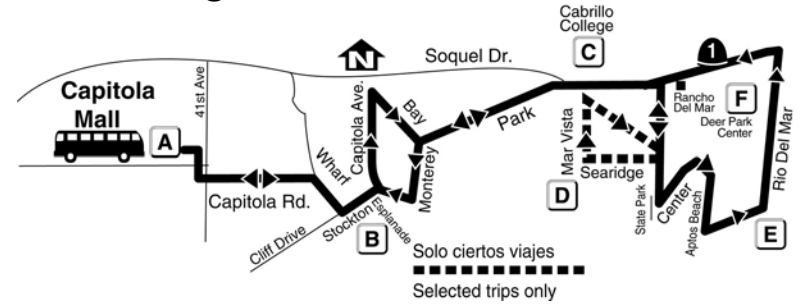

# 55 Rio Del Mar

|                                      |                                      |                                  |                                      |                                   |   |                                      |                                  |                                      |                              |
|--------------------------------------|--------------------------------------|----------------------------------|--------------------------------------|-----------------------------------|---|--------------------------------------|----------------------------------|--------------------------------------|------------------------------|
| Bus Leaves from Capitola Mall Lane 2 | Bus Leaves from Stockton & Esplanade | Bus Leaves from Cabrillo College | Bus Leaves from Searidge & Mar Vista | Bus Leaves from Rio Del Mar Flats | Bus Leaves from Rio Del Mar & Clubhouse | Bus Leaves from Searidge & Mar Vista | Bus Leaves from Cabrillo College | Bus Leaves from Stockton & Esplanade | Bus Arrives at Capitola Mall |
| A                                    | B                                    | C                                | D                                    | E                                 | F                                       | D                                    | C                                | B                                    | A                            |

All Metro buses are wheelchair accessible, while some stops on this route may not be.

## 55 Rio Del Mar

*NOTE: Cart/Tram service is available weekdays at Cabrillo College to individuals with disabilities. Call 479-6379 See Headways page 64 for details.*