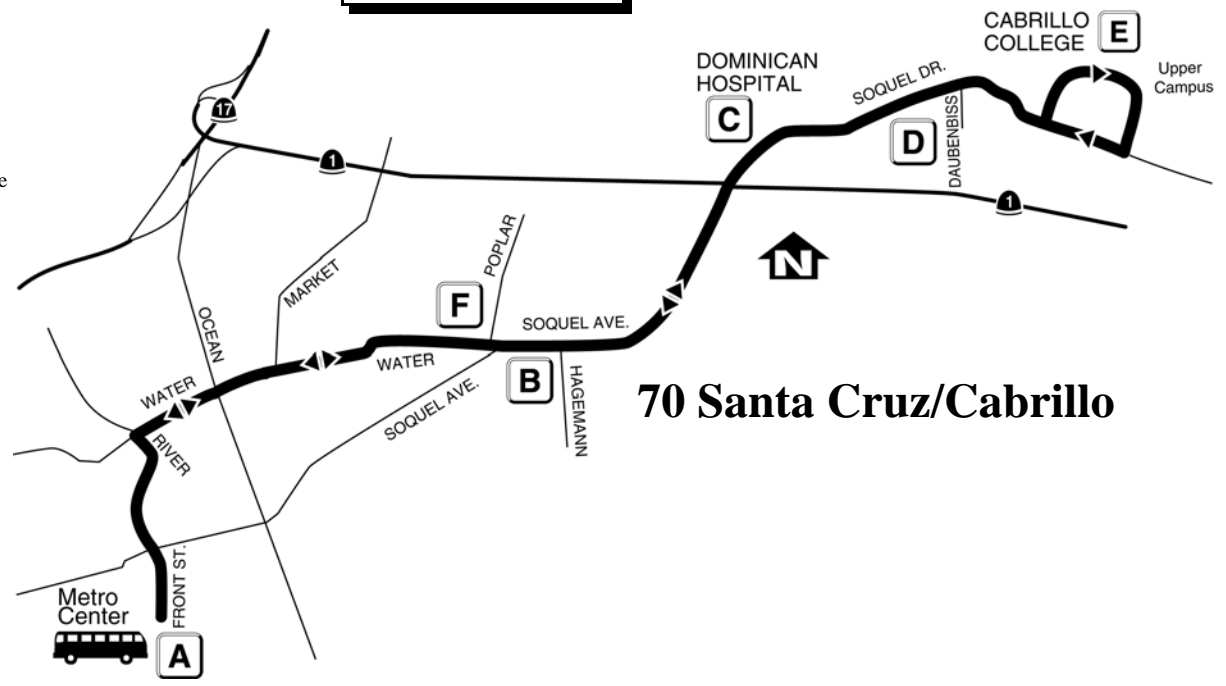

**70 SCHOOL TERM ONLY**   
**Santa Cruz / Cabrillo**

Bus Leaves from Santa Cruz Metro Lane 4	Bus Leaves from Soquel Ave & Hageman	Bus Leaves from Soquel Drive & Dominican Hospital	Bus Leaves from Soquel Drive & Daubenbiss	Bus Arrives at Cabrillo College Upper Campus
<b>A</b>	<b>B</b>	<b>C</b>	<b>D</b>	<b>E</b> 

*NOTE: School term service is subject to route and/or schedule changes.*

**70 SCHOOL TERM ONLY**   
**Cabrillo/Santa Cruz**

Bus Leaves from Cabrillo College Upper Campus	Bus Leaves from Soquel Drive & Daubenbiss	Bus Leaves from Soquel Drive & Dominican Hospital	Bus Leaves from Water & Poplar	Bus Arrives at Santa Cruz Metro Center
<b>E</b>	<b>D</b>	<b>C</b>	<b>F</b>	<b>A</b>

All Metro buses are wheelchair accessible, while some stops on this route may not be.

**70 Santa Cruz/Cabrillo**