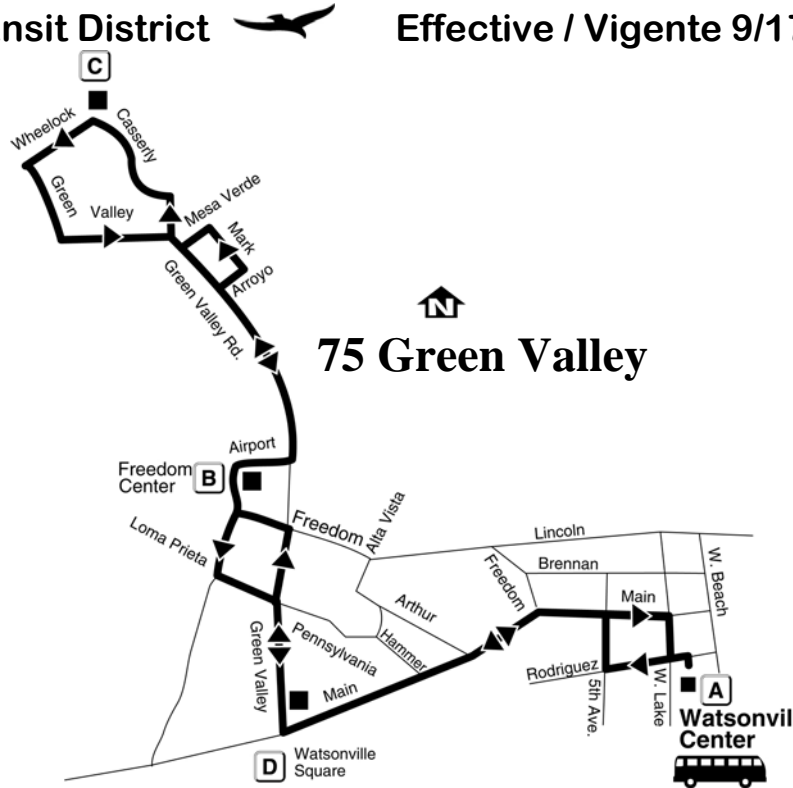

75 Green Valley

Bus Leaves from Watsonville TC Lane 2 (A) | Bus Leaves from Airport Blvd. & Freedom Centre (B) | Bus Leaves from Wheelock & Monte Vista School (C) | Bus Leaves from Airport Blvd. & Freedom Centre (B) | Bus Leaves from Green Valley & Main (D) | Bus Arrives at Watsonville Transit Center (A)

(A) (B) (C) (B) (D) (A)

DAILY

6:09 am	6:22	6:34	6:47	6:53	7:02
7:09	7:22	7:34	7:47	7:53	8:02
8:09	8:22	8:34	8:47	8:53	9:02
9:09	9:22	9:34	9:47	9:53	10:02
10:09	10:22	10:34	10:47	10:53	11:02
11:09	11:22	11:34	11:47	11:53	12:02
12:09 pm	12:22	12:34	12:47	12:53	1:02
1:09	1:22	1:34	1:47	1:53	2:02
2:09	2:22	2:34	2:47	2:53	3:02
3:09	3:22	3:34	3:47	3:53	4:02
4:09	4:22	4:34	4:47	4:53	5:02
5:09	5:22	5:34	5:47	5:53	6:02
6:09	6:22	6:34	6:47	6:53	7:02
7:09	7:22	7:34	7:47	7:53	8:02
8:09	8:22	8:34	8:47	8:53	9:02

All Metro buses are wheelchair accessible, while some stops on this route may not be.

75 Green Valley