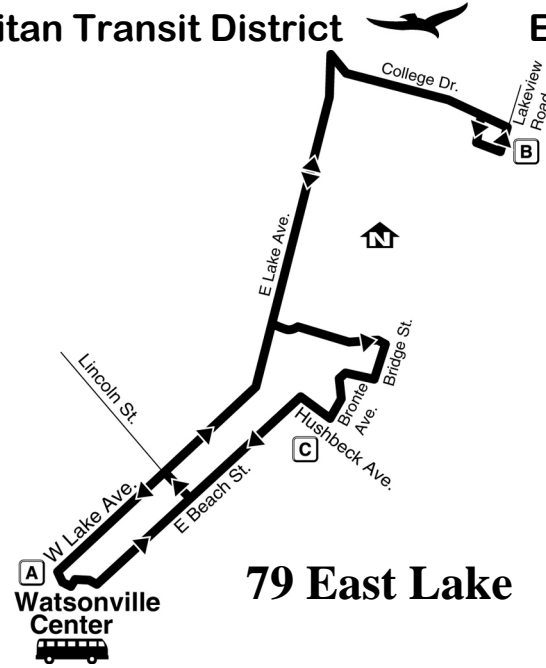

# 79 East Lake

Bus Leaves from Watsonville TC Lane 2	Bus Leaves from College & Lakeview	Bus Leaves from Bronte & Hushbeck	Bus Arrives at Watsonville Transit Center
<b>A</b>	<b>B</b>	<b>C</b>	<b>A</b>

## MON - FRI

7:10am	7:20	7:25	7:35
8:10	8:20	8:25	8:35
9:10	9:20	9:25	9:35
10:10	10:20	10:25	10:35
11:10	11:20	11:25	11:35
12:10pm	12:20	12:25	12:35
1:10	1:20	1:25	1:35
2:10	2:20	2:25	2:35
3:10	3:20	3:25	3:35
4:10	4:20	4:25	4:35
5:10	5:20	5:25	5:35

All Metro buses are wheelchair accessible, while some stops on this route may not be.

## 79 East Lake